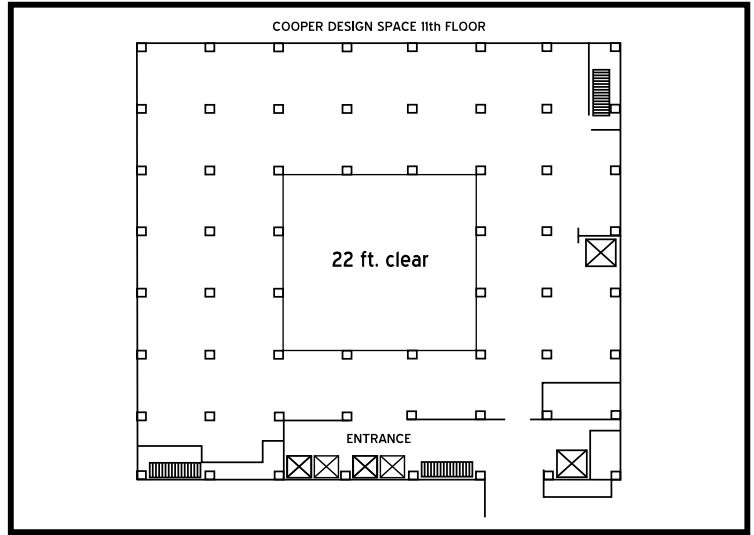

COOPER DESIGN SPACE 22,000 SF EVENT SPACE IN THE HEART OF LA'S FASHION DISTRICT

TRADE SHOWS FASHION SHOWS STILL AND MOTION PHOTOGRAPHY

- Air Conditioning
- Two Freight Elevators For Easy Loading
- Parking
- For Availability Call 213-627-3754 or email mona@thecooperbuilding.com